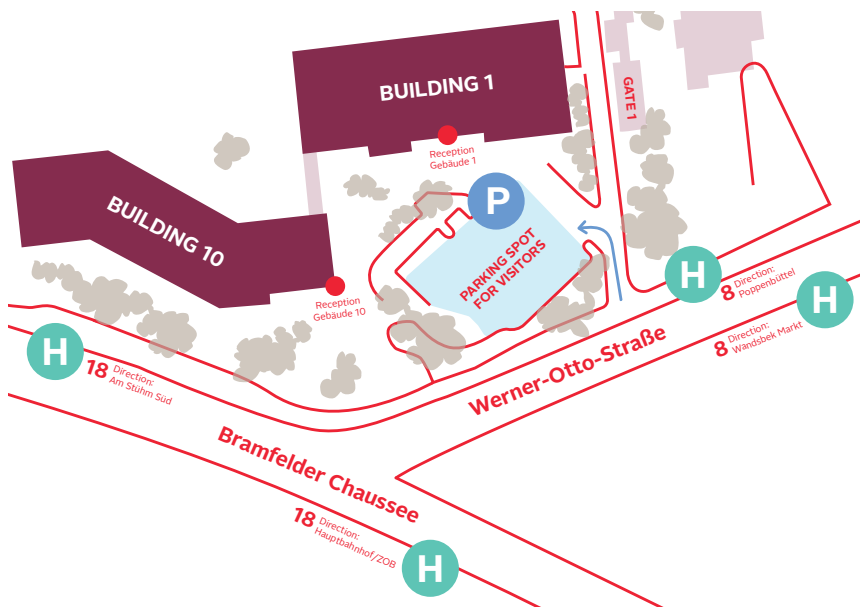

How to get to OTTO easily

By car

Address:

OTTO GmbH & Co KG
Werner-Otto-Straße 1-7
22179 Hamburg

Our parking lot for visitors is marked on the site plan.

By public transport

Bus stations at OTTO:

- **Line 8:** Werner-Otto-Straße (Mitte)
In direction to: Wandsbek Markt or Poppenbüttel
- **Line 18:** Werner-Otto-Straße
In direction to: Hauptbahnhof/ZOB or Am Stühm Süd

U-Bahn:

- **U1/U3:** Wandsbek-Gartenstadt, 15 min walk to OTTO

Site plan

Google Maps:

timetable:

OTTO